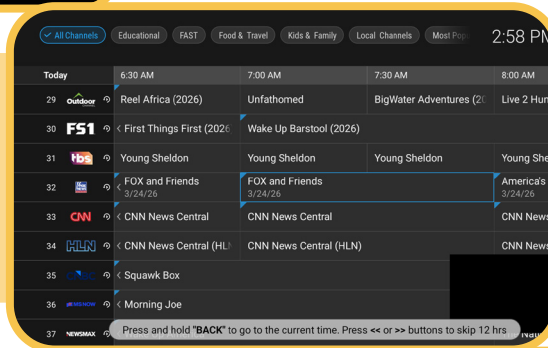

Streaming Box Guide

Turn any TV into a Smart TV!

Professionally installed by EPlus Broadband, and customized with your favorite entertainment. Start enjoying TV the moment you turn on your device—no complicated setup.

*EPlus Broadband Internet service required.

Your Favorite Apps at Your Fingertips. The Home Screen takes you to the EPlus Broadband TV app and gives quick access to your apps.

Access the **EPlus Broadband TV app** for the **Guide** listing all your **Cable TV Channels**.

72-hour Look Back gives you live playback so you can catch entertainment you've missed.

Watch TV EVERYWHERE

Enjoy More with Watch TV Everywhere. Unlock extra shows, movies, and exclusive behind the scenes content included with your cable subscription—available anytime, anywhere.