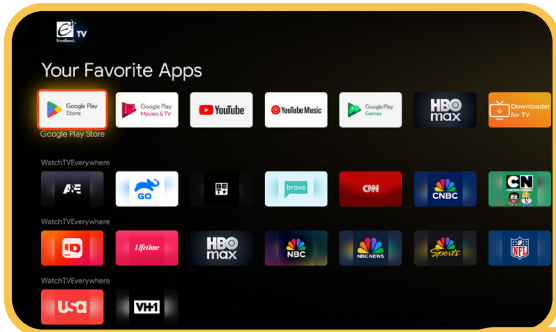

Streaming Box Guide

Turn any TV into a Smart TV!

Professionally installed by EPlus Broadband, and customized with your favorite entertainment. Start enjoying TV the moment you turn on your device—no complicated setup.

*EPlus Broadband Internet service required.

Your Favorite Apps at Your Fingertips. The Home Screen takes you to the EPlus Broadband TV app and gives quick access to your apps.

Access the **EPlus Broadband TV app** for the **Guide** listing all your **Cable TV Channels**.