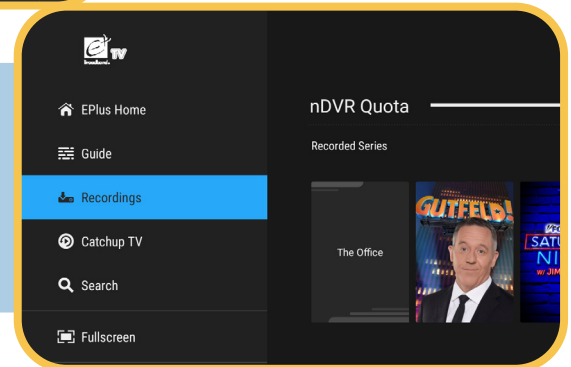

Watch TV EVERYWHERE

Enjoy More with Watch TV Everywhere. Unlock extra shows, movies, and exclusive behind the scenes content included with your cable subscription—available anytime, anywhere.

Watch on Your Schedule. Save recordings and keep track of unwatched titles so your must-see entertainment is ready when you are with 100 hours of recording time.